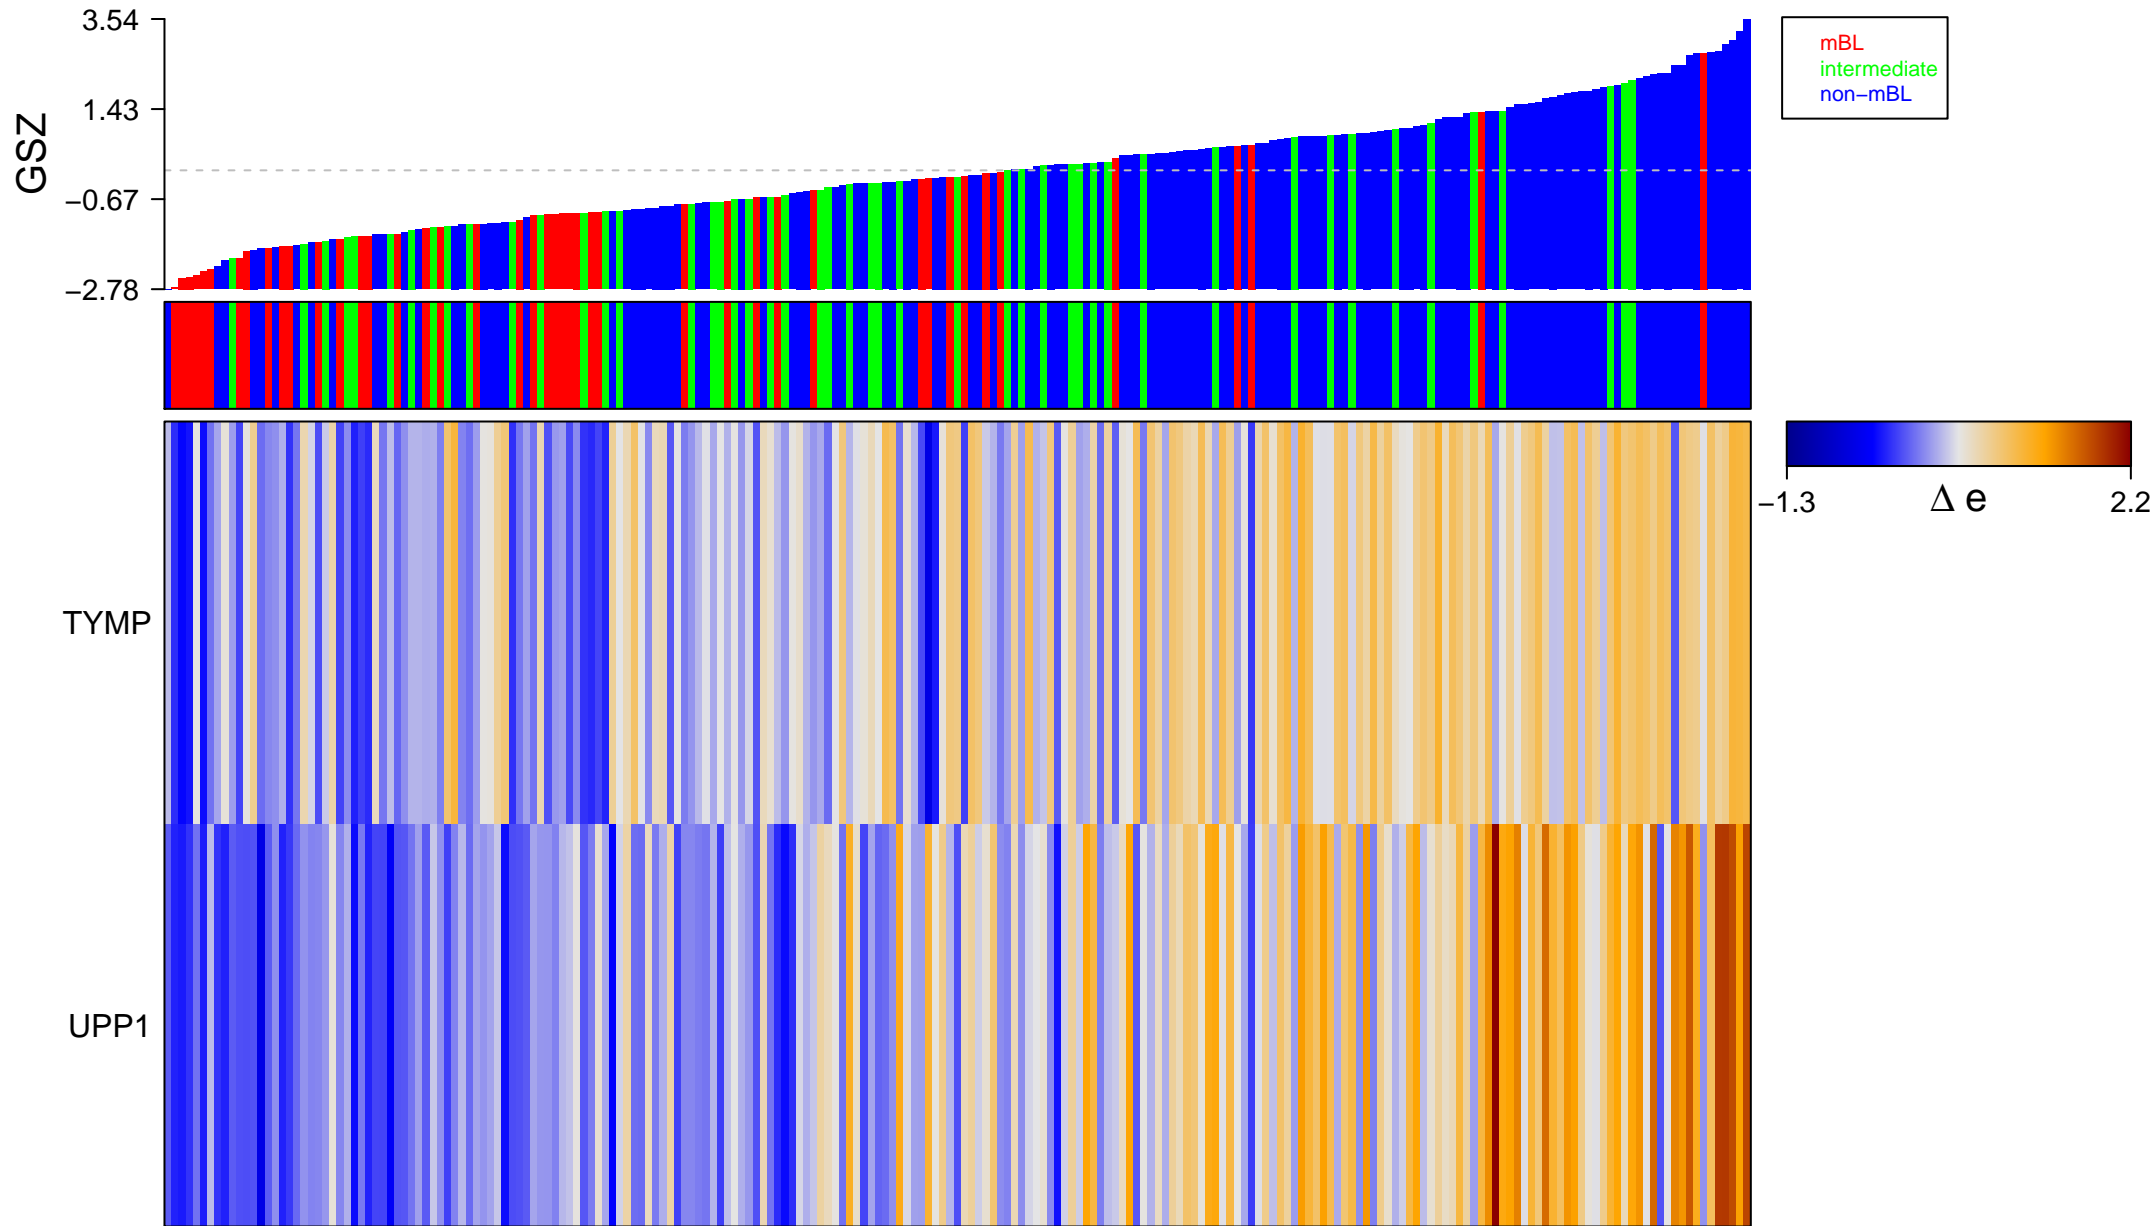

REACTOME_PYRIMIDINE_CATABOLISM

REACTOME_PYRIMIDINE_CATABOLISM

■ on
■ -
□ off

REACTOME_PYRIMIDINE_CATABOLISM